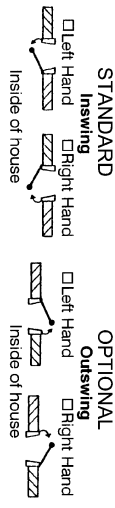

ENTRY DOOR ORDER FORM

Phone 1-800-525-1885
1-260-627-6060
Fax 1-260-627-0969

DEALER NAME AND ADDRESS

DATE: _____
HOMEOWNER NAME: _____
(Warranty purposes)
P.O.#: _____

Door Type: ☐ FIBERGLASS ☐ SMOOTH STEEL

☐ PAINTABLE/STAINABLE

Door Style Number _____

FRAME TYPE

☐ REPLACEMENT (Steel L-Frame) ☐ NEW CONSTRUCTION (Wood Jamb)

N/C JAMB DEPTH _____ (4 9/16" std.)

MARK ONE SWING BELOW:

Opening Width _____ Inches
Opening Height _____ Inches